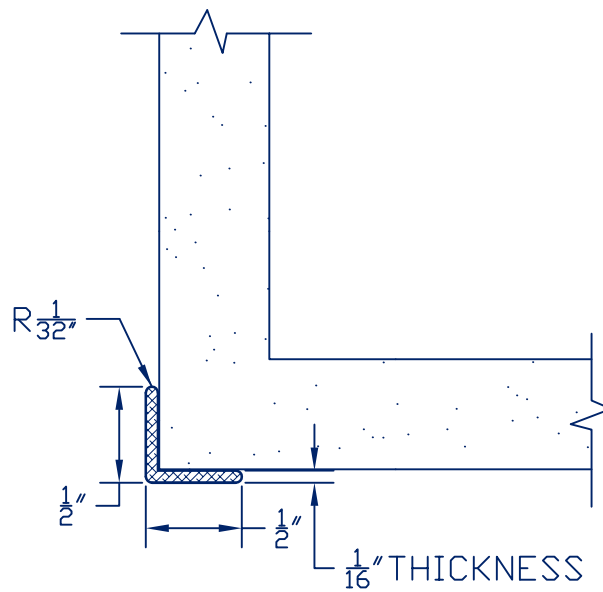

AVAILABLE IN 4 COLORS

ACG, ANODIZED ALUMINUM  
CORNER GUARD  
SCALE: FULL