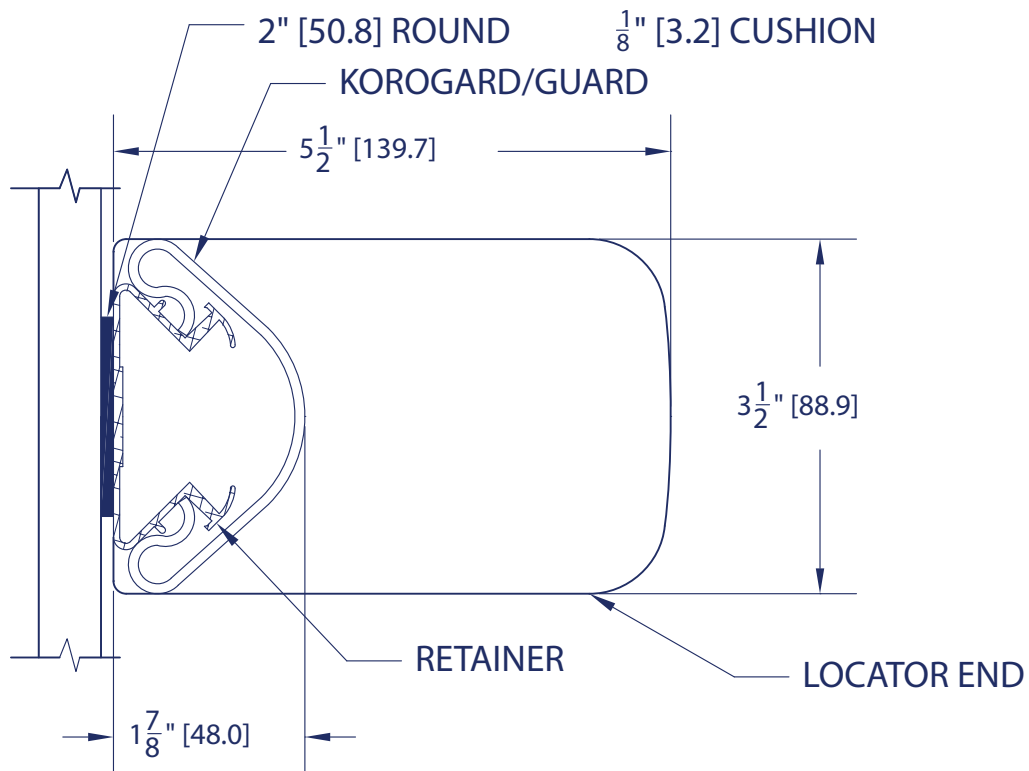

NOTE:

1. SIMILAR PRODUCT

B130-  $\frac{1}{2}$ " MOUNTING CUSHIONS

B140-1  $\frac{1}{2}$ " BELLS

B120-BL, BUMPER GUARD WITH BED LOCATORS

SCALE: 1:2