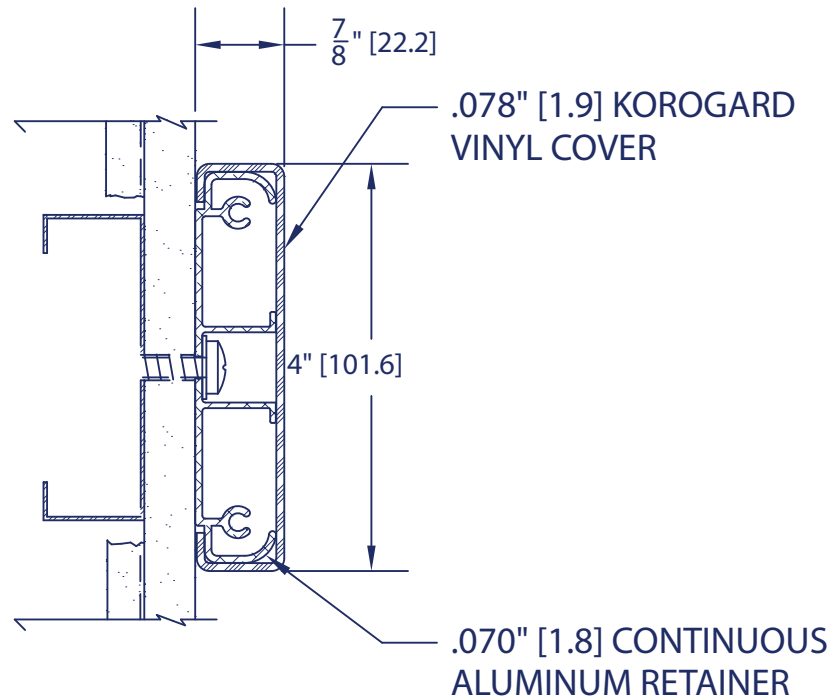

NOTE:

1. SIMILAR PRODUCT

C430- $\frac{1}{2}$ " MOUNTING CUSHION

C440-1 $\frac{1}{2}$ " BELL

C460-ECONOMY STYLE

2. WRAPS OUTSIDE AND INSIDE CORNER (OPTIONAL)

C400, CRASH RAIL

SCALE: 1:2