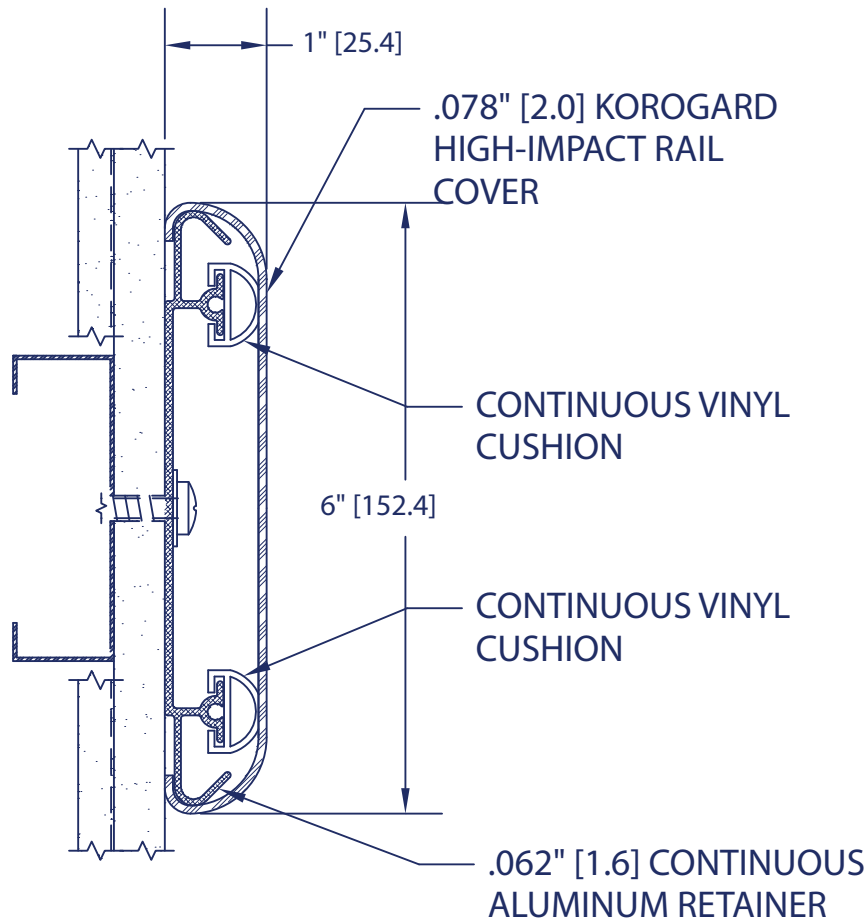

NOTE:

1. SIMILAR PRODUCT

C630- 1/2" MOUNTING CUSHION

C640-1 1/2" BELL

C660-ECONOMY STYLE

C610/C680-2" ACCENT STRIP ADDED TO PROFILE

2. INSIDE CORNER N/A, TERMINATES WITH END CAP.

C600, CRASH RAIL

SCALE: 1:2