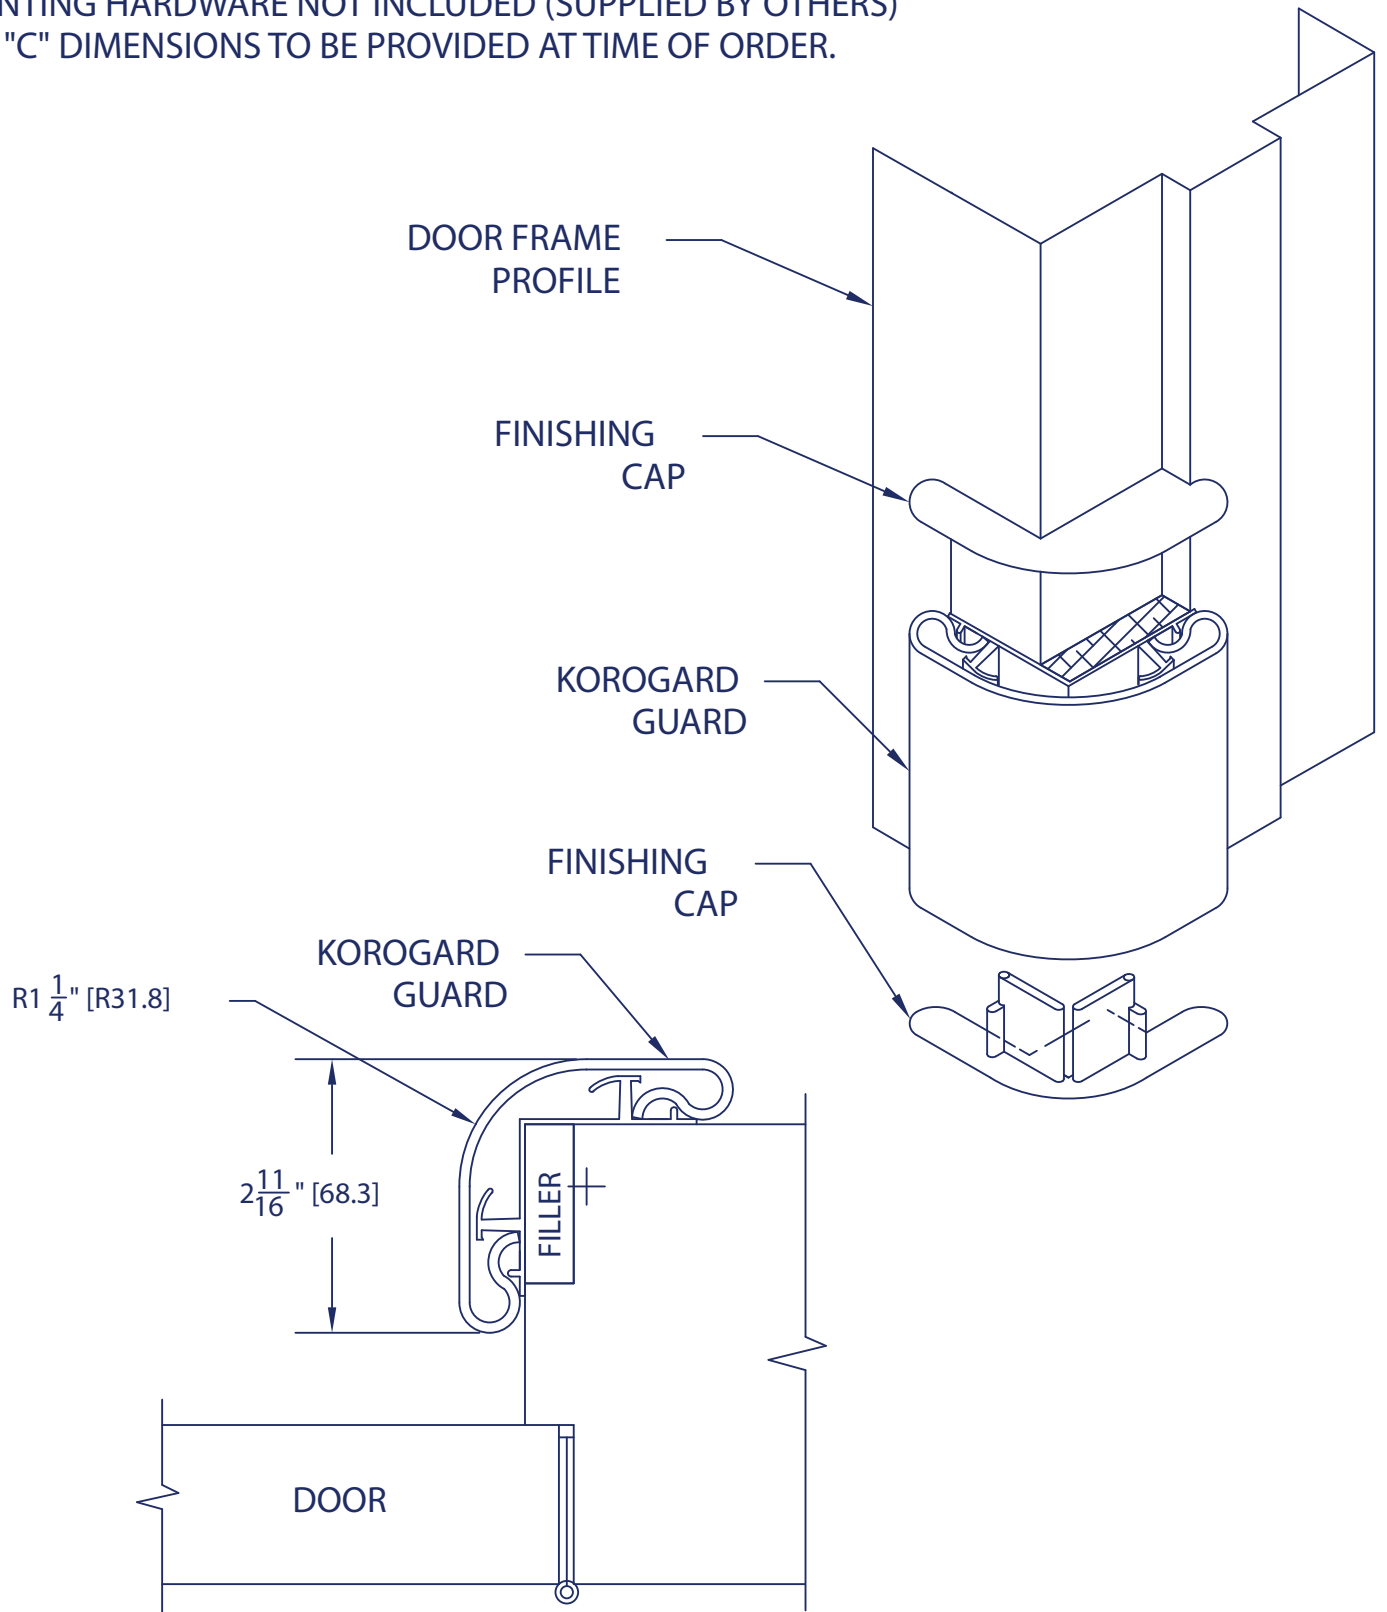

NOTE:

1. MOUNTING HARDWARE NOT INCLUDED (SUPPLIED BY OTHERS)
2. "B" & "C" DIMENSIONS TO BE PROVIDED AT TIME OF ORDER.

F360, DOOR FRAME GUARD

SCALE: 1:2