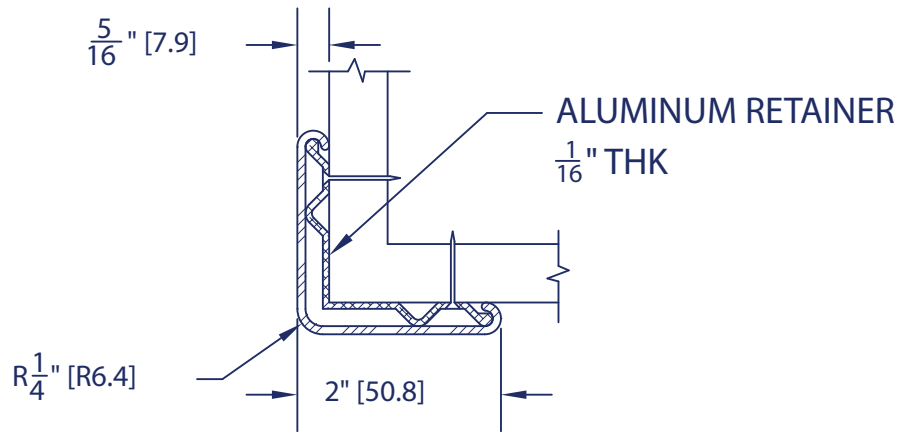

NOTE:

AVAILABLE IN PLASTIC CONTINUOUS RETAINER (G160)

G100, CORNER GUARD

SCALE: 1:2

KOROSEAL
WALL PROTECTION SYSTEMS

A Division of RJF International Corporation

800-628-0449 • korogard.com • Division 10 26 00

G100
CORNER GUARD

Drawing No.

G100