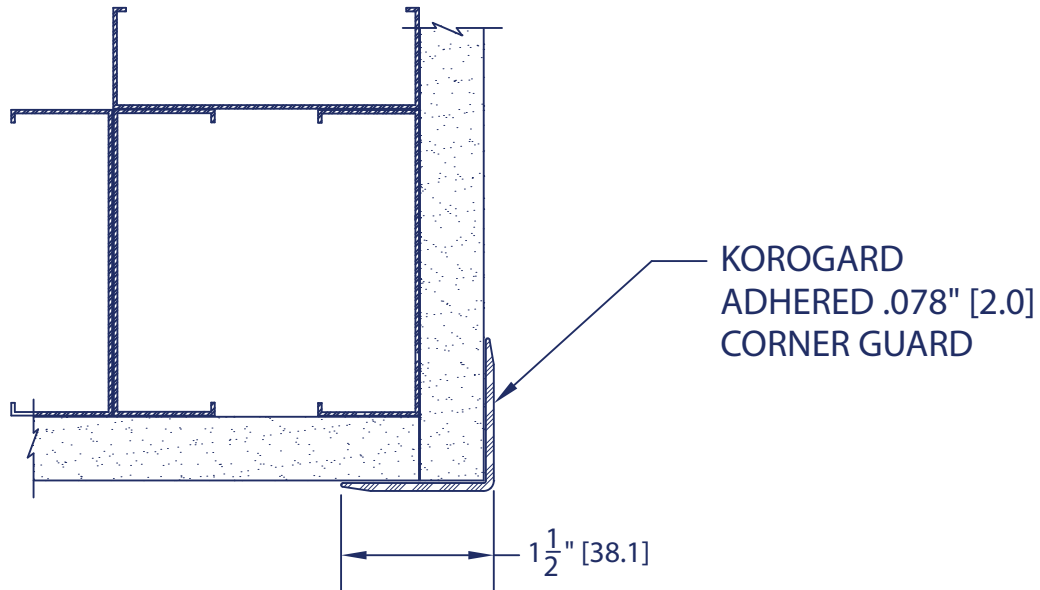

NOTE:

AVAILABLE IN  $\frac{3}{4}$ " WINGS, NO MINIMUMS  
(ADHESIVE BACKED OPTIONAL - SPECIFY)

STANDARD HEIGHTS- 4', 8'

CUSTOM ANGLES AVAILABLE

G815, EXTRUDED CORNER GUARD  
SCALE: 1:2