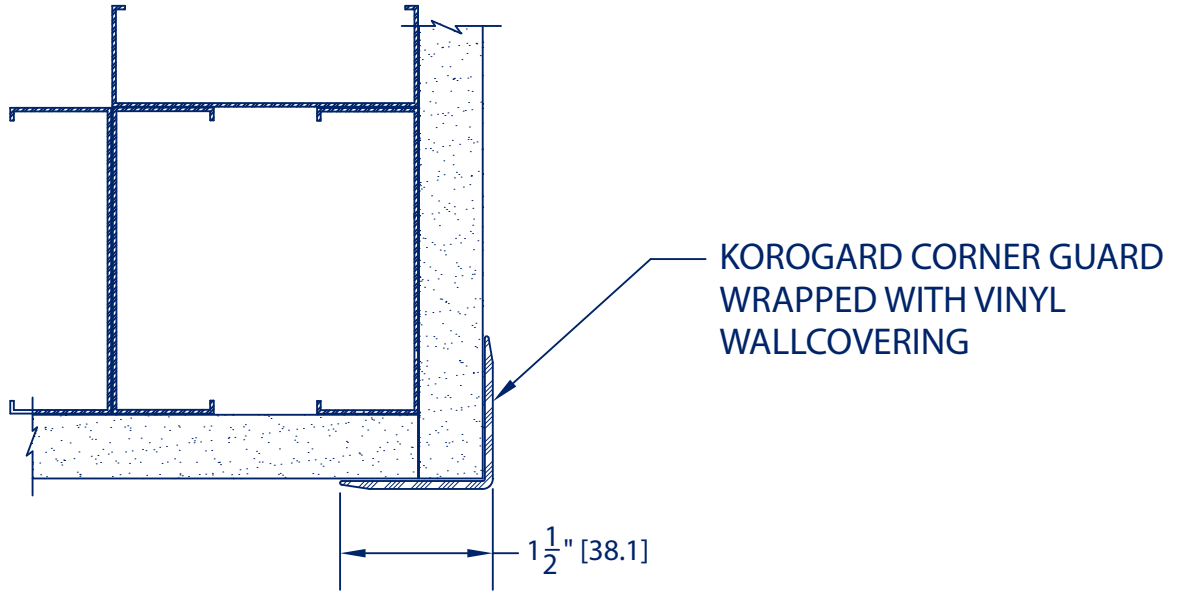

NOTE:  
STANDARD HEIGHTS- 4', 8'

GW15, VINYL WRAPED CORNER GUARD  
SCALE: 1:2