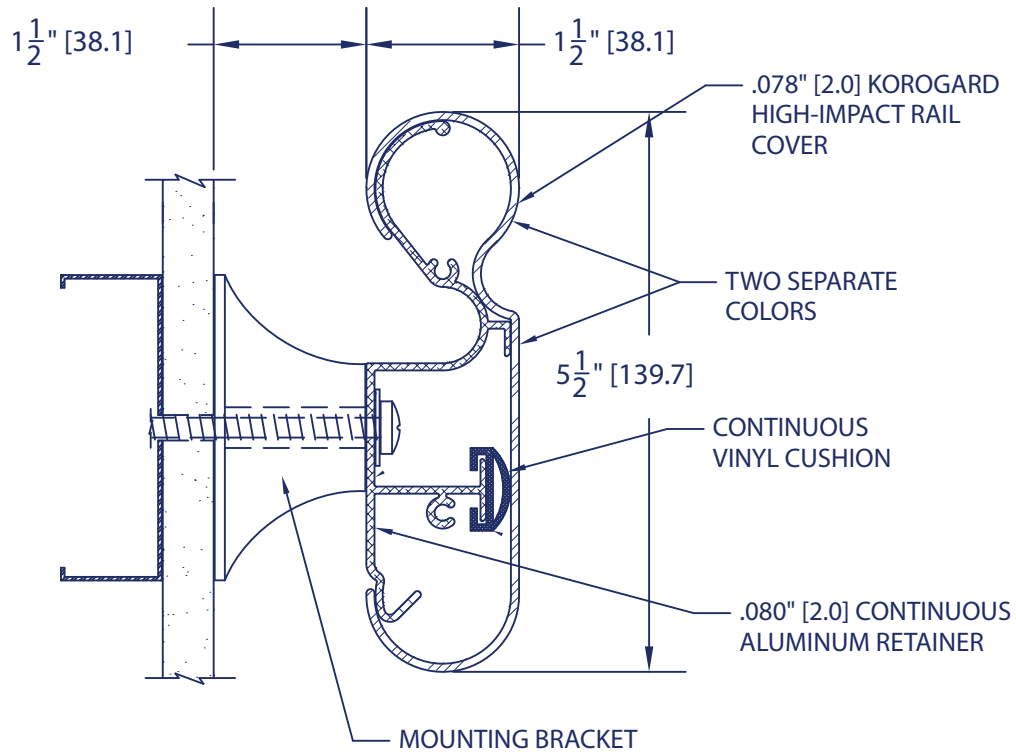

NOTE:

1. H210 IS TWO DIFFERENT COLORS - REQUIRES 500' MINIMUM REGARDLESS OF COLORS.

H210, HANDRAIL

SCALE: 1:2