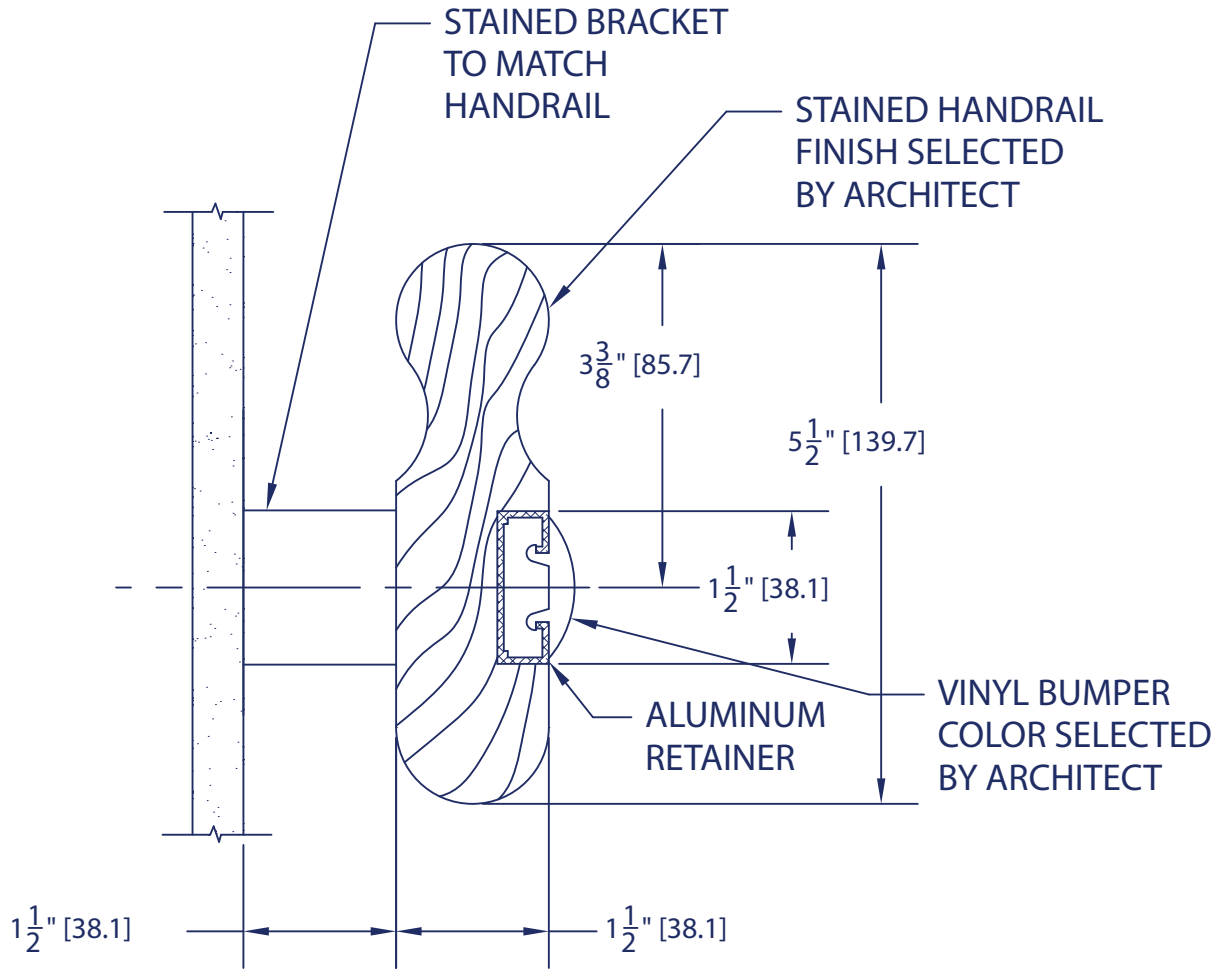

NOTE:
AVAILABLE WITH TRAFFIC PATTERNS INSERT (HW20-TP)

HW20, HANDRAIL
SCALE: 1:2